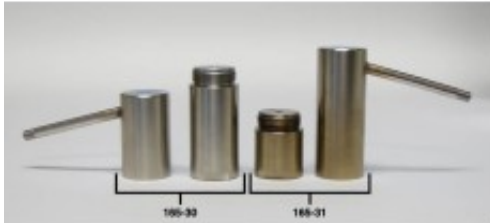

## Retort Chamber with Lid, 10 mL

**Brand:**

**Product Code:** 165-31

**Availability:** 105

**Lead Time:** 60

### Description

This 10 mL Retort Chamber with Lid fits into the heating jacket for any of the [Removable Retorts](/products/drilling-fluids/product/2357-retort-removable) listed below:

- #165-00 - 10 mL, 115 Volt
- #165-10 - 10 mL, 230 Volt
- #165-80-00 - 20 mL, 115 Volt
- #165-80-01 - 20 mL, 230 Volt