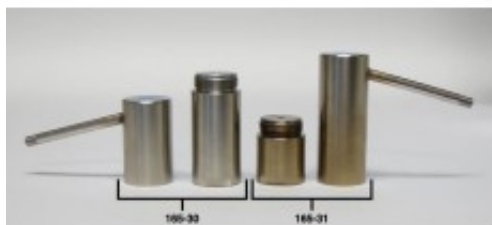

Retort Chamber with Lid, 20 mL

Brand:

Product Code: 165-30

Availability: 18

Lead Time: 60

Description

This 20 mL Retort Chamber with Lid fits into the heating jacket for any of the [Removable Retorts](/products/drilling-fluids/product/2357-retort-removable) listed below:

- #165-00 - 10 mL, 115 Volt
- #165-10 - 10 mL, 230 Volt
- #165-80-00 - 20 mL, 115 Volt
- #165-80-01 - 20 mL, 230 Volt